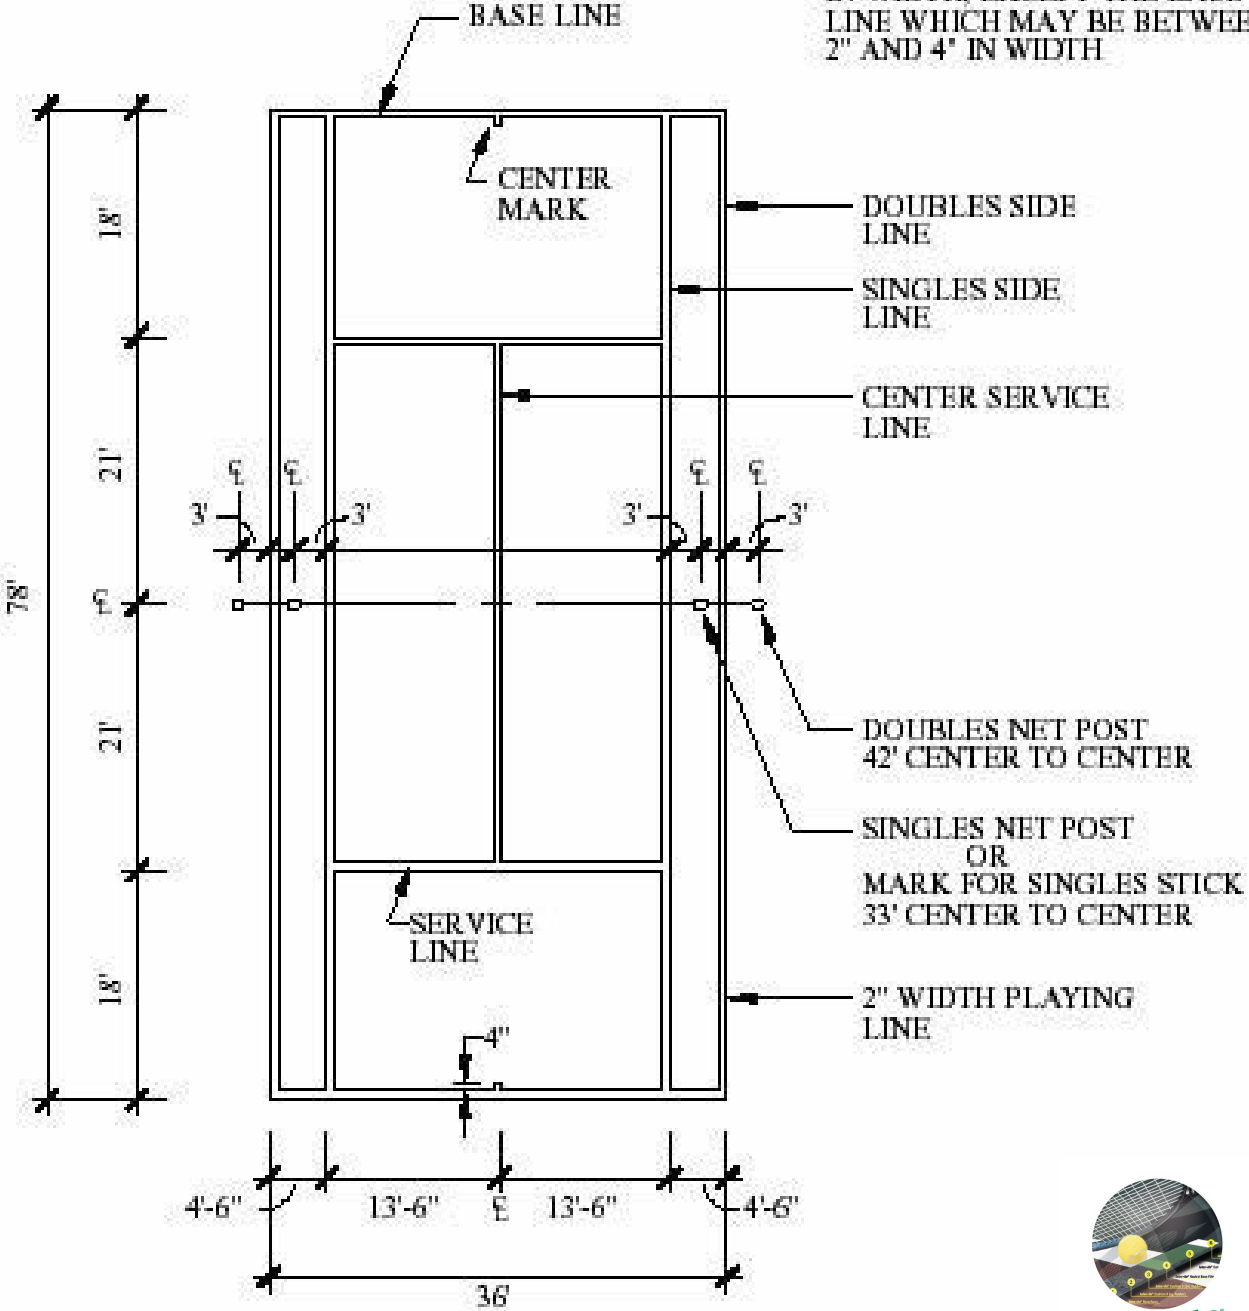

888-711-7483
www.plushseal.com

○ MARKER FOR SINGLES STICKS OR SINGLES NET POSTS

LINE WIDTH: 2" 5CM
 4" 10 CM
 NOTE: BASE LINES CAN BE 4" WIDE

Playing Lines Layout
NOT TO SCALE

NOTES:
ALL DIMENSIONS ARE TO THE OUTSIDE EDGE OF LINES.
ALL PLAYING LINES ARE 2" IN WIDTH, EXCEPT THE BASE LINE WHICH MAY BE BETWEEN 2" AND 4" IN WIDTH